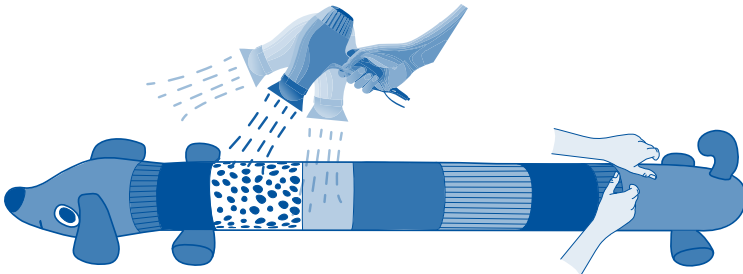

battat®

Childhood Is Magical!®

Cuddle & Play Pup™

Scan QR code for video instructions

PARTS LIST

1 x plush cuddle animal

18
m+

- 1** Cut open the packaging
CAUTION: Use scissors carefully to avoid cutting the plush!

- 2** Plush animal expands when opened.

- 3** For the best results, leave the plush animal to expand for at least 48 hours.

- 4 Reshaping:** If the plush animal does not achieve the desired shape after more than 48 hours, use a blow dryer (at a normal temperature) to correct the shape.
- Keep the blow dryer 2 inches (5cm) from plush
 - Reshape the warmed plush by hand