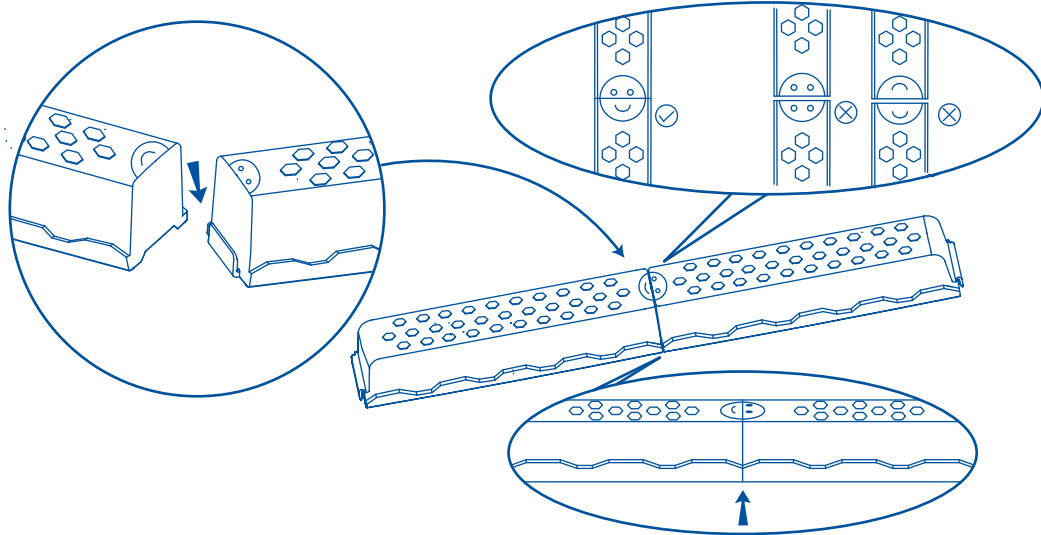

### PIECES

5 sensory pods

4 😊 balance beams

4 😐 balance beams

- 1** Align the happy faces and push down to connect the beams. Make sure the beams are level before use.

- 2** Connect the balance beams to the sensory pods.

### USER GUIDE

- Clean the balance beams with soapy water and air dry them before playtime.
- Play barefoot or wear grip socks to avoid slipping.
- Use with caution to avoid falls that could cause injury.
- Avoid playing near water or near dangerous areas such as stairs and steep inclines.
- Maximum weight: 110 lbs (50 kg). Exceeding the maximum weight may damage the product.