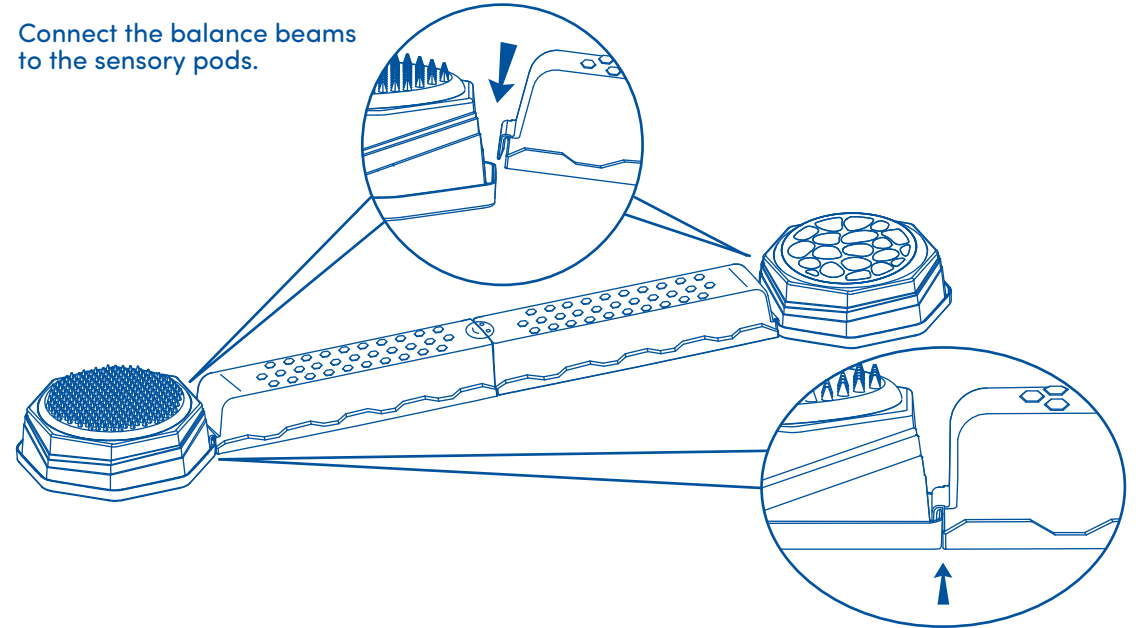

### PIECES

5 sensory pods

4 😊 balance beams

4 😐 balance beams

- 1** Align the happy faces and push down to connect the beams. Make sure the beams are level before use.

- 2** Connect the balance beams to the sensory pods.

### USER GUIDE

- Clean the balance beams with soapy water and air dry them before playtime.
- Play barefoot or wear grip socks to avoid slipping.
- Use with caution to avoid falls that could cause injury.
- Avoid playing near water or near dangerous areas such as stairs and steep inclines.
- Maximum weight: 110 lbs (50 kg). Exceeding the maximum weight may damage the product.