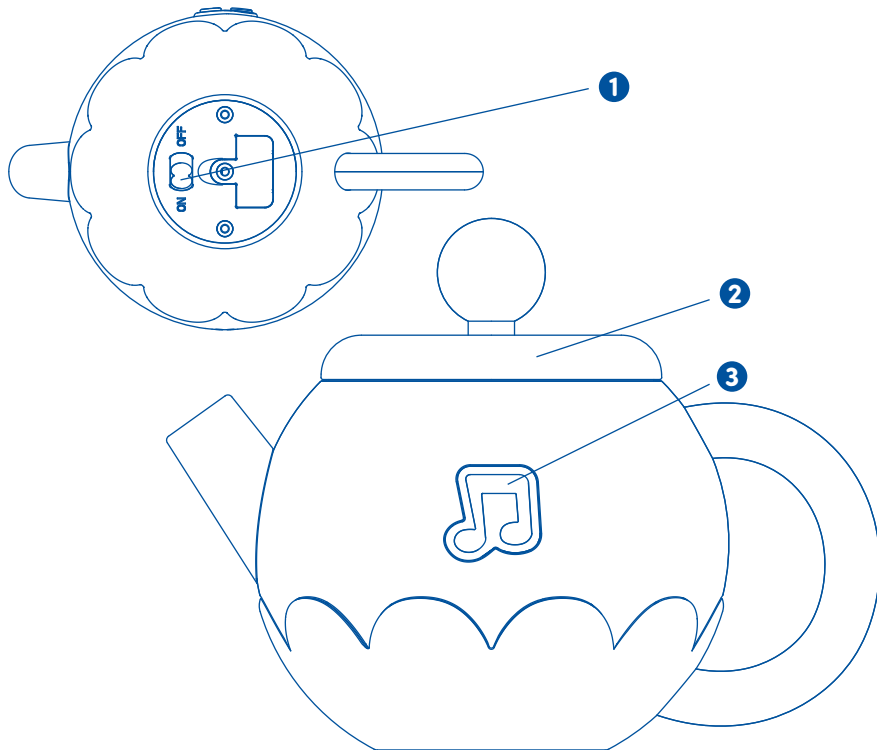

battat®

Childhood Is Magical!®

WHISTLE & SING TEA SET™

18
PIECES

3+

FUNCTIONS:

1. ON/OFF switch
2. Open the lid to hear the water boil. Close the lid to hear the teapot whistle.
3. Press the music notes button to play a song. Press it again to switch songs.
Hold it for 2 seconds to turn the music off.

WARNING:
CHOKING HAZARD—Small parts.
Not for children under 3 years.

A musical
TEA PARTY
for two!

INCLUDES

2 x 2-piece cupcakes

1 x teapot

1 x tray

1 x sugar pot with a lid

1 x 3-piece sandwich