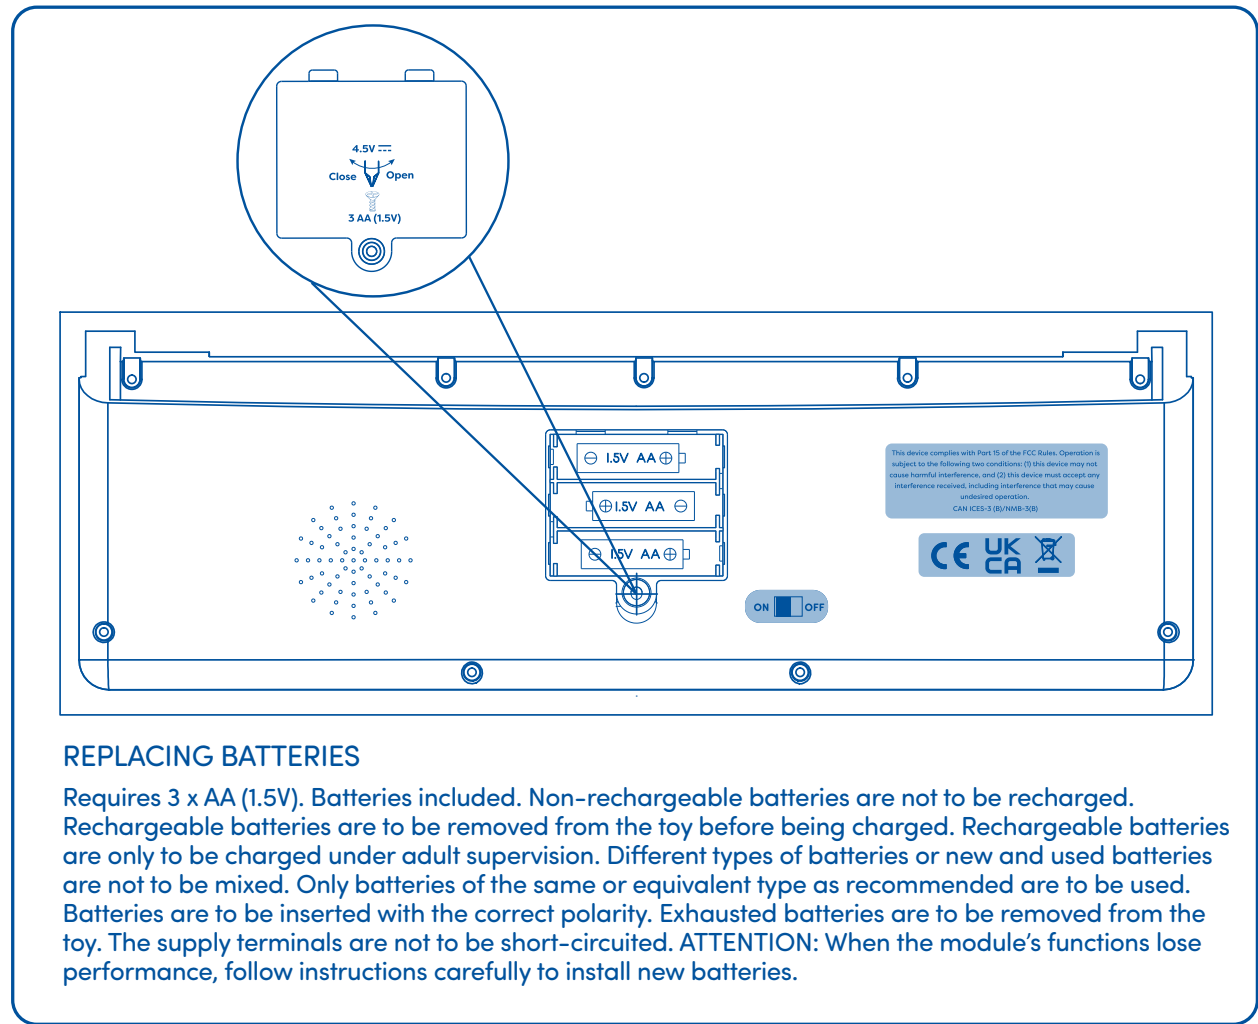

### FUNCTIONS:

1. Slide the switch to ON, then press the keys to play the piano!
2.  Press the Music button to hear 7 classical compositions.
3.  Press and hold the Music button for 1.5 seconds to stop the music.