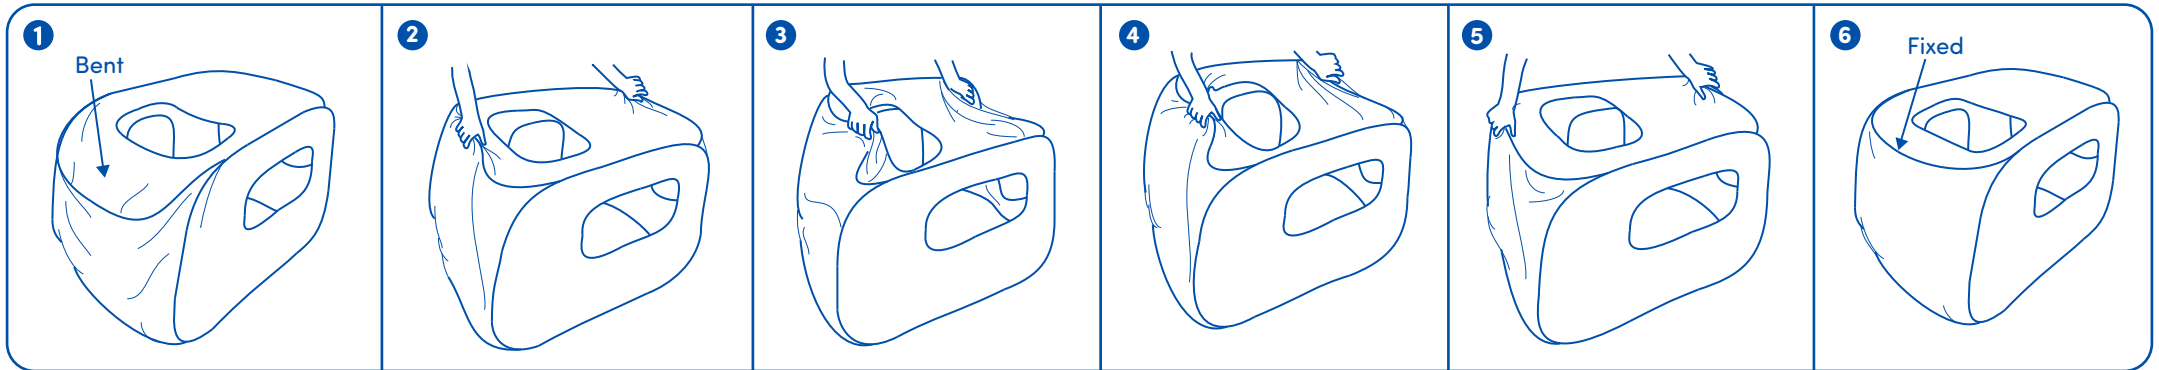

BT1821

HOW TO FOLD AND STORE THE TENT:

HOW TO CORRECT THE TENT'S SHAPE:

If the tent's wire frame is bent, lift the top of the tent, bring both sides together, and then release to correct the shape. Repeat these steps if needed.