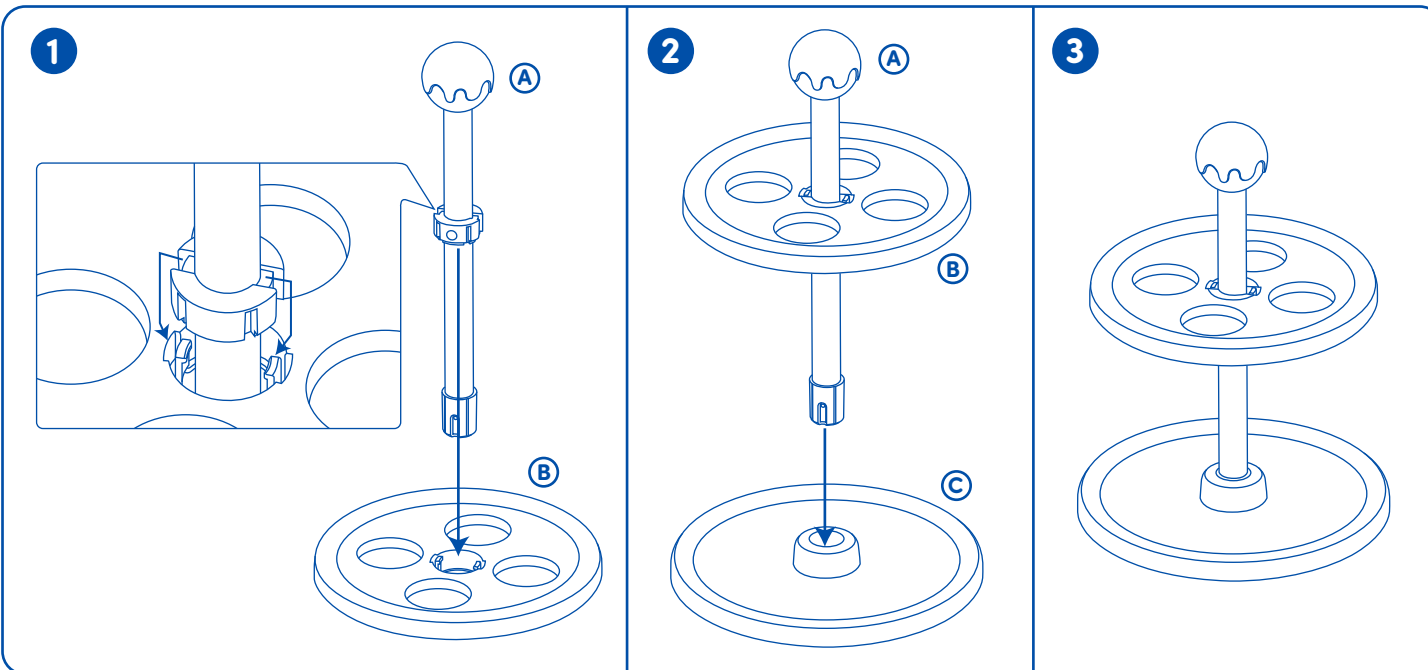

battat®

Childhood Is Magical!®

3+

SWEET TREATS POP-UP SHOP™

WARNING:
CHOKING HAZARD—Small parts.
Not for children under 3 years.

HOW TO SET UP THE TRAY:

PIECES

2 ice cream scoops