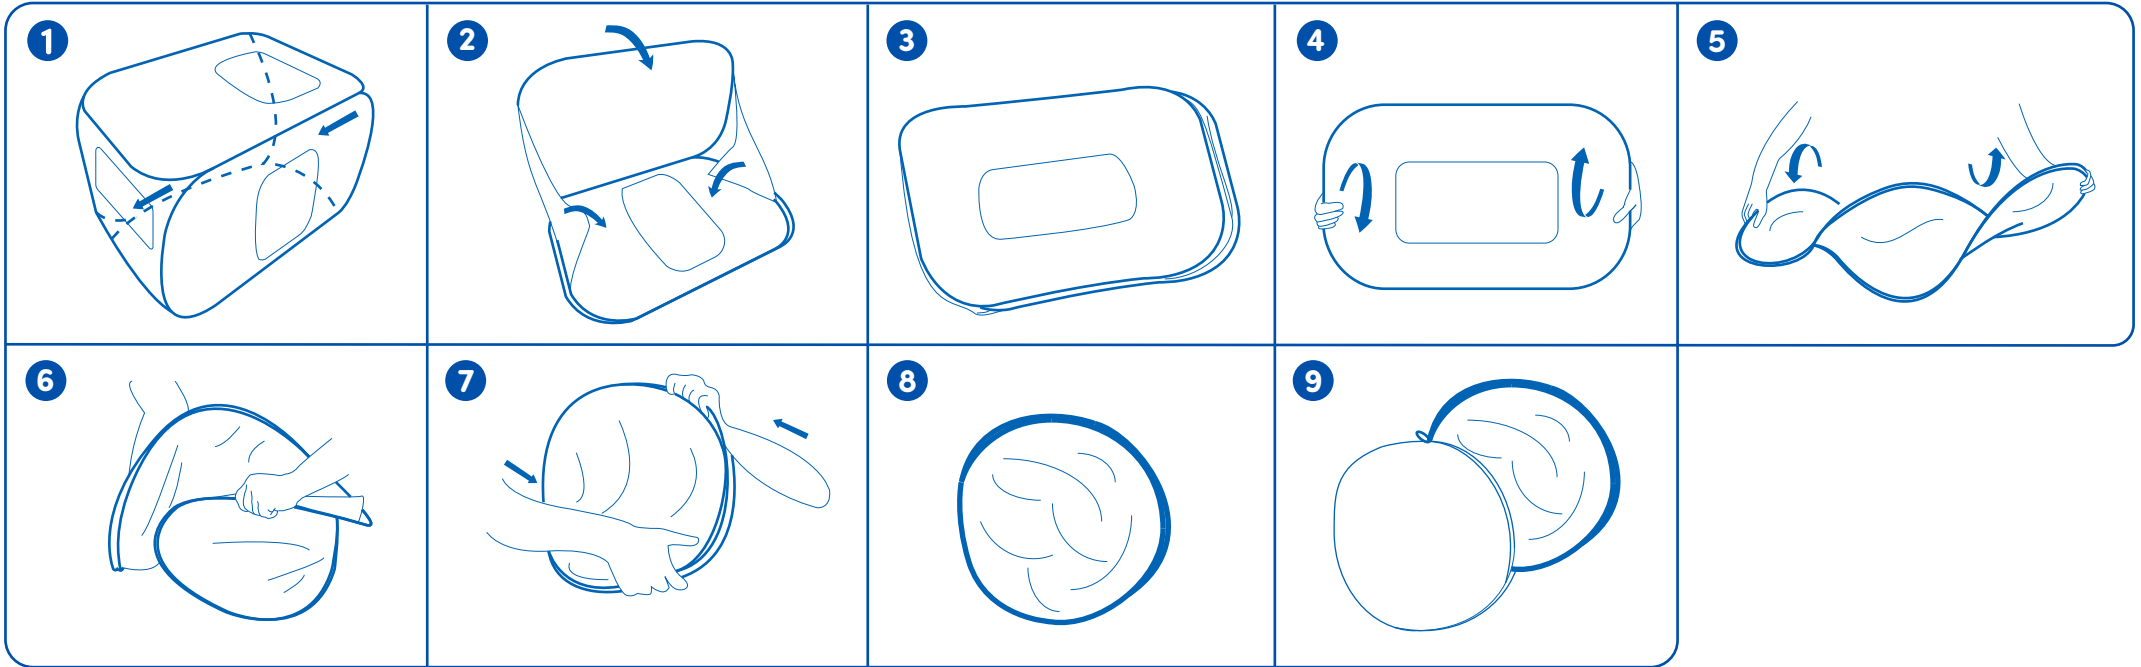

battat®

Childhood Is Magical!®

3+

SWEET TREATS POP-UP SHOP™

WARNING:
CHOKING HAZARD—Small parts.
Not for children under 3 years.

HOW TO SET UP THE TRAY:

PIECES

2 ice cream scoops

2 plates

1 cake plate

1 dessert tray

1 pop-up
play tent

1 tent storage bag

© 2024 MAISON BATTAT INC.
Manufactured for Maison Battat Inc.
8440 Darnley Road, Montreal, P.Q. H4T 1M4
Designed by Maison Battat Inc.

BT1821

HOW TO FOLD AND STORE THE TENT:

HOW TO CORRECT THE TENT'S SHAPE:

If the tent's wire frame is bent, lift the top of the tent, bring both sides together, and then release to correct the shape. Repeat these steps if needed.