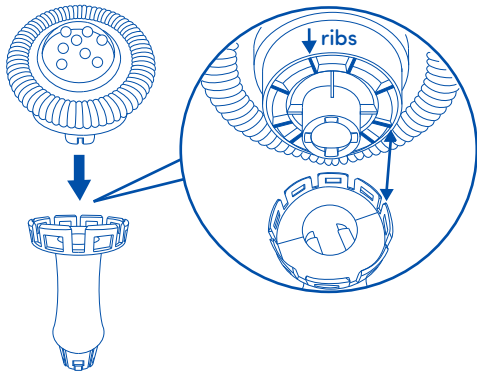

battat®

Childhood Is Magical!®

TWIST & SPIN™

110 lbs./50 kg
MAX WEIGHT

18
m+

Scan QR code for
video instructions

HOW TO PLAY

Push the top to see the balls pop!
Sit on the base and use the top to start spinning.

PIECES

1 Top

1 Pillar

1 Base

INSTRUCTIONS: Assemble on the floor
or on another non-scratch surface.

1 Line up the ribs and grooves.

2

Align the pillar with a table edge
as in Fig. 1, then press firmly on
the top piece using both hands
until you hear it click. Make sure
all the ribs are secured before
moving forward.

Final

DIMENSIONS

19 in (48.3cm) x 19 in (48.3cm) x 10.4 in (26.4cm)

3 Line up the ribs and grooves.

4

Press firmly until
you hear a click.

USER GUIDE

Keep this toy dry and store it inside after playtime.
Please remove all packaging materials before giving to children.
Please retain this information for future reference.