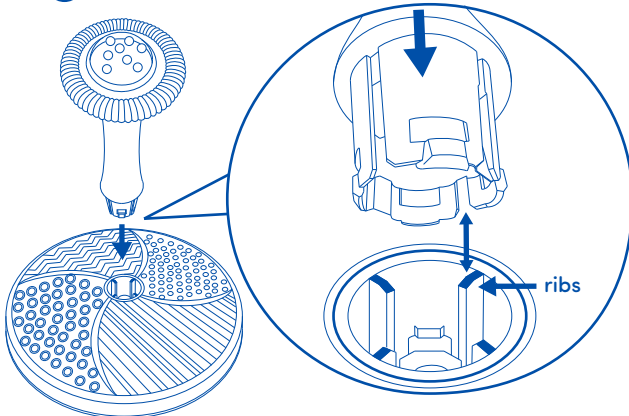

PIECES

1 Top

1 Pillar

1 Base

INSTRUCTIONS: Assemble on the floor
or on another non-scratch surface.

1 Line up the ribs and grooves.

2

Align the pillar with a table edge
as in Fig. 1, then press firmly on
the top piece using both hands
until you hear it click. Make sure
all the ribs are secured before
moving forward.

Final

DIMENSIONS

19 in (48.3cm) x 19 in (48.3cm) x 10.4 in (26.4cm)

3 Line up the ribs and grooves.

4

Press firmly until
you hear a click.

USER GUIDE

Keep this toy dry and store it inside after playtime.
Please remove all packaging materials before giving to children.
Please retain this information for future reference.