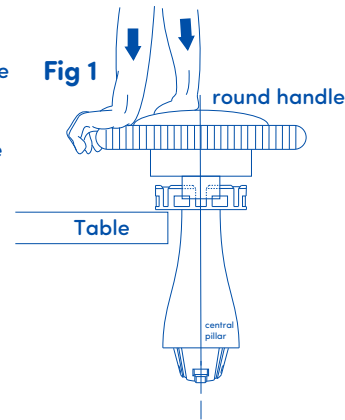

battat®

Childhood Is Magical!®

TWIST & SPIN™

110 lbs./50 kg
MAX WEIGHT

18
m+

Scan QR code for
video instructions

HOW TO PLAY

Push the top to see the balls pop!
Sit on the base and use the top to start spinning.

PIECES

1 Top

1 Pillar

1 Base

INSTRUCTIONS: Assemble on the floor
or on another non-scratch surface.

1 Line up the ribs and grooves.

2

Align the pillar with a table edge
as in Fig. 1, then press firmly on
the top piece using both hands
until you hear it click. Make sure
all the ribs are secured before
moving forward.

Final

DIMENSIONS

19 in (48.3cm) x 19 in (48.3cm) x 10.4 in (26.4cm)

3 Line up the ribs and grooves.

4

Press firmly until
you hear a click.

USER GUIDE

Keep this toy dry and store it inside after playtime.
Please remove all packaging materials before giving to children.
Please retain this information for future reference.